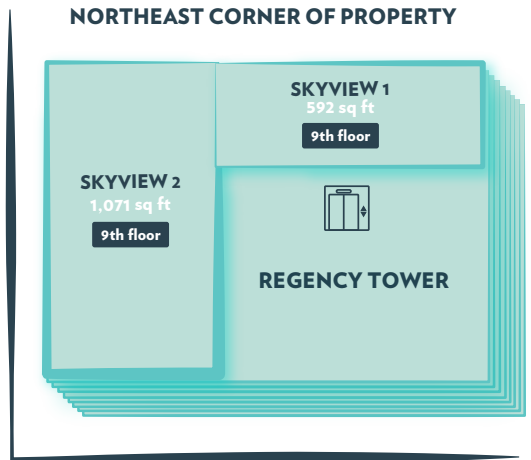

RIVERFRONT PARK

48,918 sq ft
WEST 9,638 sq ft EAST 39,280 sq ft

ACCESSIBLE RESTROOM

RESTROOM

ELEVATOR

ADA PARKING

HALLWAY

STAIRCASE